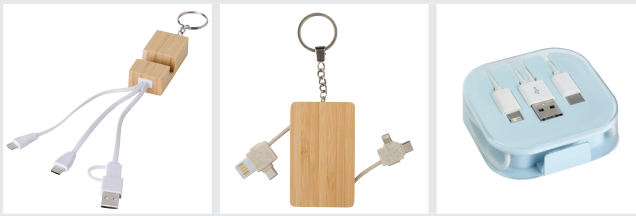

CABLES

2024 VOYAGER

| | | | | | | | | |
|----------------------|---|---|--|---|---|---|---|---|
| |  |  |  |  |  |  |  |  |
| PRODUCT CODE | V1225 | V1226 | V1229 | V1294 | V1342 | V1343 | V1346 | V1358 |
| MATERIAL | ALUMINIUM STAINLESS STEEL | STAINLESS STEEL ABS BAMBOO TPE COTTON | ABS TPE BAMBOO METAL | CORK BAMBOO METAL WHEAT STRAW | BAMBOO | ABS COFFEE FIBRE RECYCLED COTTON | BAMBOO FELT RPET | ABS WHEAT STRAW |
| CHARGING | ✓ | ✓ | ✓ | ✓ | ✓ | ✓ | ✓ | ✓ |
| SYNCHRONIZATION | — | — | — | — | — | — | — | ✓ |
| LENGHT | 24 cm | 13 cm | 15,5 cm | 17 cm | 17 cm | 120 cm | 19 cm | |
| PLUGS QUANTITY | 4 | 4 | 4 | 5 | 5 | 4 | 4 | 5 |
| PLUGS TYPE | USB 2 x USB C 2 in 1 (micro USB and compatible with iOS) | USB 2 x USB C 2 in 1 (micro USB and compatible with iOS) | USB 2 x USB C compatible with iOS | USB 2x USB C micro USB compatible with iOS | USB 2x USB C micro USB compatible with iOS | USB 2x USB C micro USB compatible with iOS | USB USB C micro USB compatible with iOS | USB 2x USB C micro USB compatible with iOS |
| ADDITIONAL FUNCTIONS | keyring | keyring | retractable cable | | | compliant with GRS (Global Recycled Standard) certificate | | phone stand |

CABLES

2024 VOYAGER

| PRODUCT CODE | V1690 | V1691 | V3927 |
|----------------------|--|--|--|
| MATERIAL | TPE BAMBOO METAL | ABS BAMBOO METAL WHEAT STRAW | PVC ABS PS |
| CHARGING | ✓ | ✓ | ✓ |
| SYNCHRONIZATION | — | — | — |
| LENGHT | 17 cm | 7,8 cm | 24 cm |
| PLUGS QUANTITY | 4 | 4 | 3 |
| PLUGS TYPE | USB USB C compatible with iOS | USB 2 x USB C compatible with iOS | USB USB C 2 in 1 (micro USB and compatible with iOS) |
| ADDITIONAL FUNCTIONS | phone stand, keyring | keyring | |